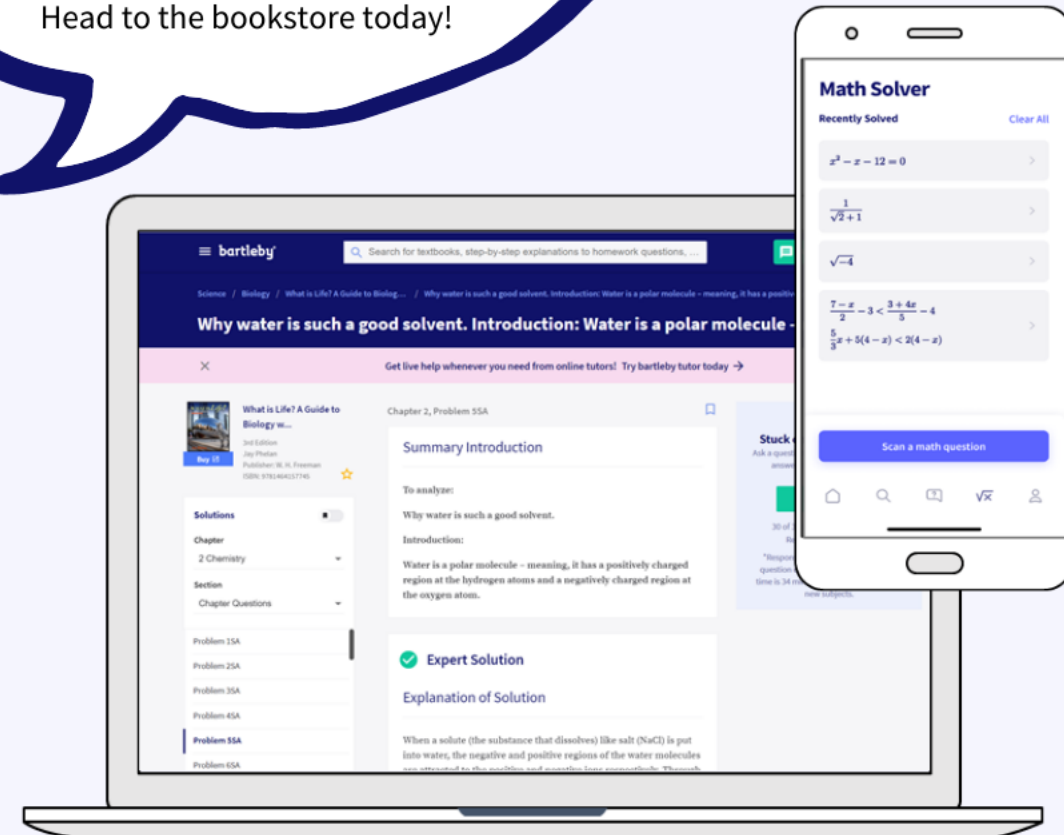

A Smarter Way to Study!

bartleby+ offers **24/7 access** to the perfect combination of bartleby's **study and writing tools** to utilize throughout the school year.

Subscription includes:

TEXTBOOK SOLUTIONS

Unlimited access to 5+ million step-by-step textbook and homework solutions.

ASK AN EXPERT

Subject matter experts available 24/7 to help in 30 subjects. Get detailed solutions in as fast as 30 minutes.*

MATH SOLVER

Step-by-step explanations to help you through the toughest math problems.

PLAGIARISM DETECTION

Checks essays against billions of web sources to help avoid accidental plagiarism.

CITATION GENERATOR

The only in-line citation tool that leverages AI to flag and suggest any text that may need citing.

SPELL & GRAMMAR CHECK

Easily correct or dismiss suggested spelling and grammar issues.

NEW STUDENT OFFER**

**SIGN UP FOR BARTLEBY+ AND GET
YOUR FIRST MONTH FREE + $$$
OFF YOUR IN-STORE PURCHASE!**

Head to the bookstore today!

*Response times may vary by subject and question complexity. Median response time is 34 minutes for paid subscribers and may be longer for promotional offers.**After trial, subscription auto-renews at $14.99/month unless canceled. Cancel any time.