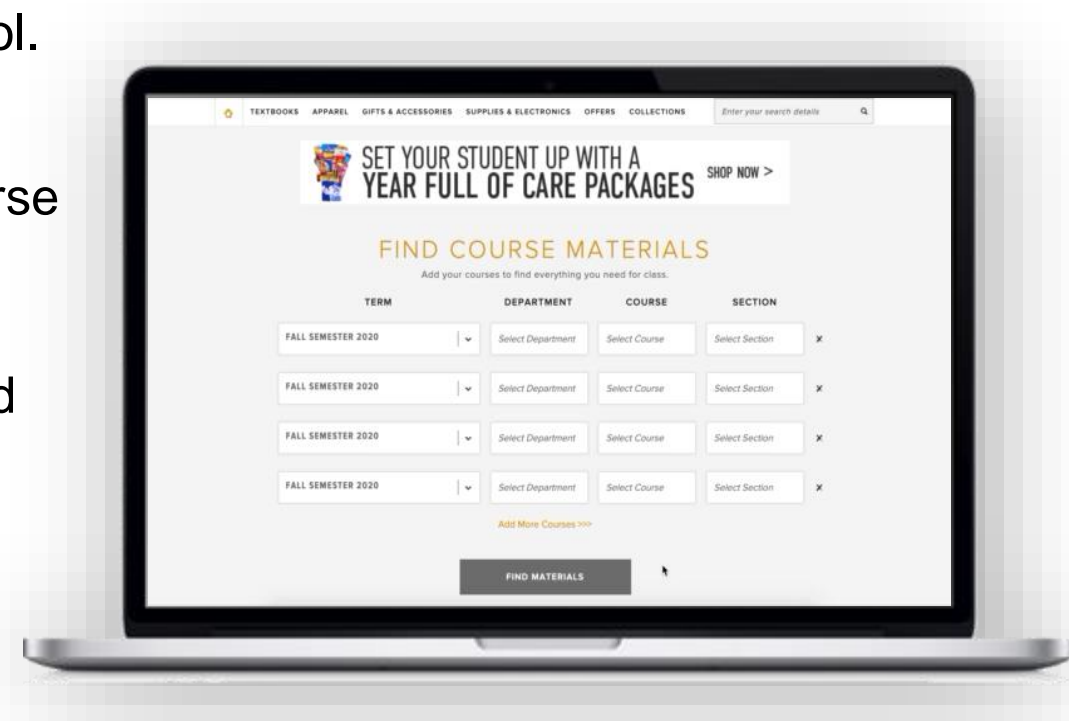

BUYING OR RENTING COURSE MATERIALS AT the Dowdy Student Stores?

No problem, we made it quick and easy for you....

1. Visit ecu.bncollege.com to start ordering online.
2. Simply add your **courses** into our course materials tool. Your required course materials have been preloaded!
3. Choose to **Rent or Buy** your New, Used or Digital course materials.
4. Select your preferred shipping option & proceed to **checkout**. We'll email you when your order has shipped or is ready for **FREE** in-store pickup.